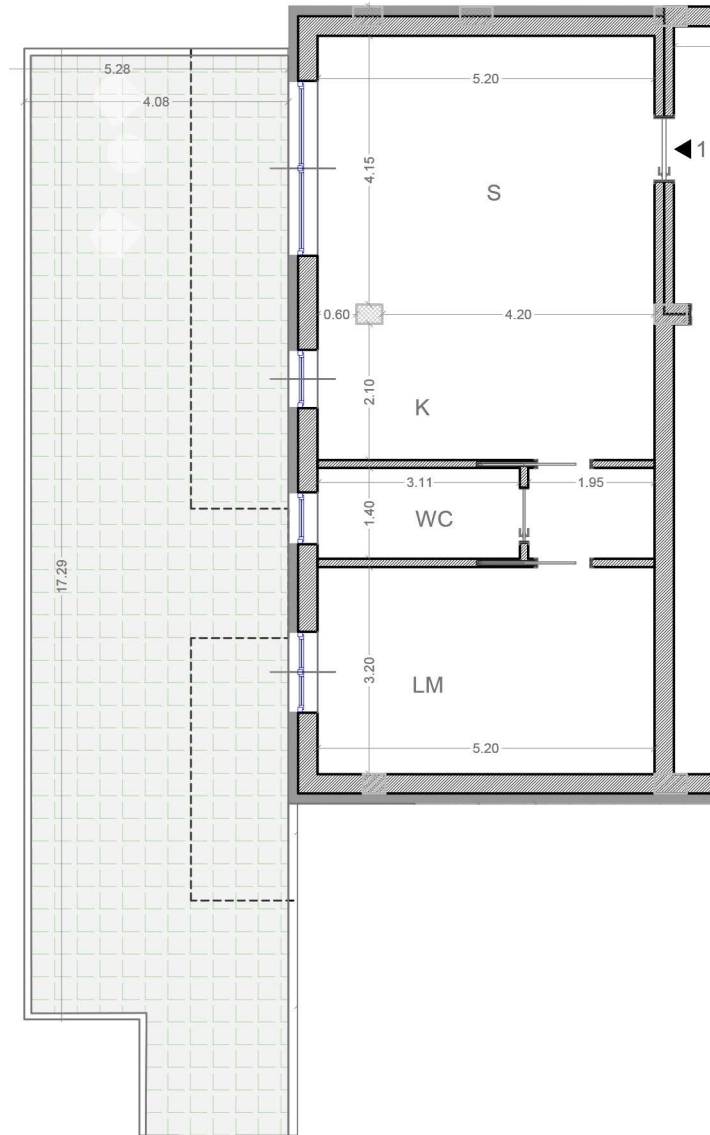

# NISIO RESIDENCE

NISIO RESIDENCE

PIANO TERRA	MQ. COPERTI	MQ. GIARDINO	PREZZO
APPARTAMENTO 1	68	90	€145.000